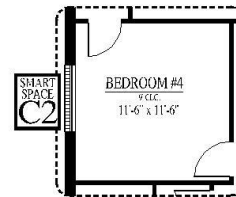

[FLEX PLAN] Haskell-II

Experience is Everything™

4-5* Bedroom / 2 Bath / 3 Car Garage
2,548 sqft. Heated & Cooled / 3,441 sqft. Under Roof

Available Elevations

Contact Us
info@conawayhomes.com
1-855-CONAWAY (266-2929)