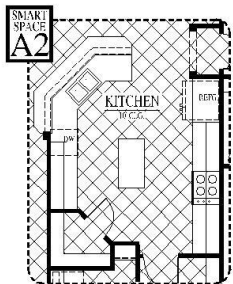

[FLEX PLAN] Haskell-II

Experience is Everything™

4-5* Bedroom / 2 Bath / 3 Car Garage
2,548 sqft. Heated & Cooled / 3,441 sqft. Under Roof

Available Elevations

Contact Us
info@conawayhomes.com
1-855-CONAWAY (266-2929)