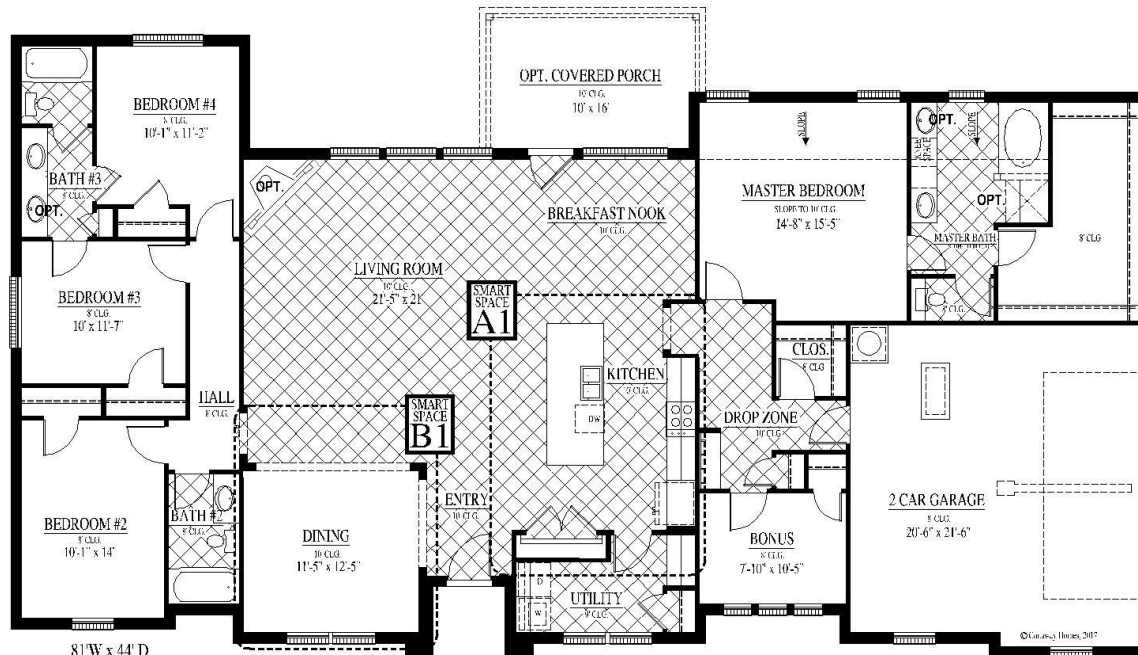

[FLEX PLAN] Highland-II

Experience is Everything™

4-5* Bedroom / 3 Bath / 2 Car Garage
2,550 sqft. Heated & Cooled / 3,075 sqft. Under Roof

Available Elevations

81'W x 44'D

A

B

C