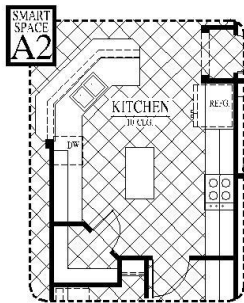

[FLEX PLAN] Highland-II

Experience is Everything™

4-5* Bedroom / 3 Bath / 2 Car Garage
2,550 sqft. Heated & Cooled / 3,075 sqft. Under Roof

Available Elevations

81'W x 44'D

A

B

C