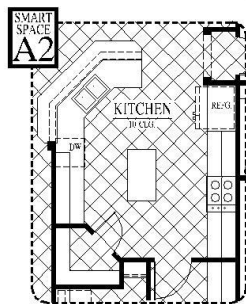

[FLEX PLAN] Highland-II

Experience is Everything™

4-5* Bedroom / 3 Bath / 2 Car Garage
2,550 sqft. Heated & Cooled / 3,075 sqft. Under Roof

Available Elevations

81'W x 44'D

Contact Us
info@conawayhomes.com
 1-855-CONAWAY (266-2929)