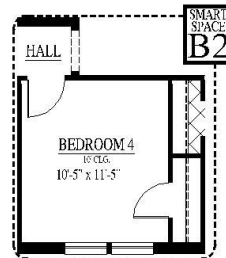

[FLEX PLAN] Highland-II

Experience is Everything™

4-5* Bedroom / 3 Bath / 2 Car Garage
2,550 sqft. Heated & Cooled / 3,075 sqft. Under Roof

Available Elevations

81'W x 44'D

Contact Us
info@conawayhomes.com
 1-855-CONAWAY (266-2929)