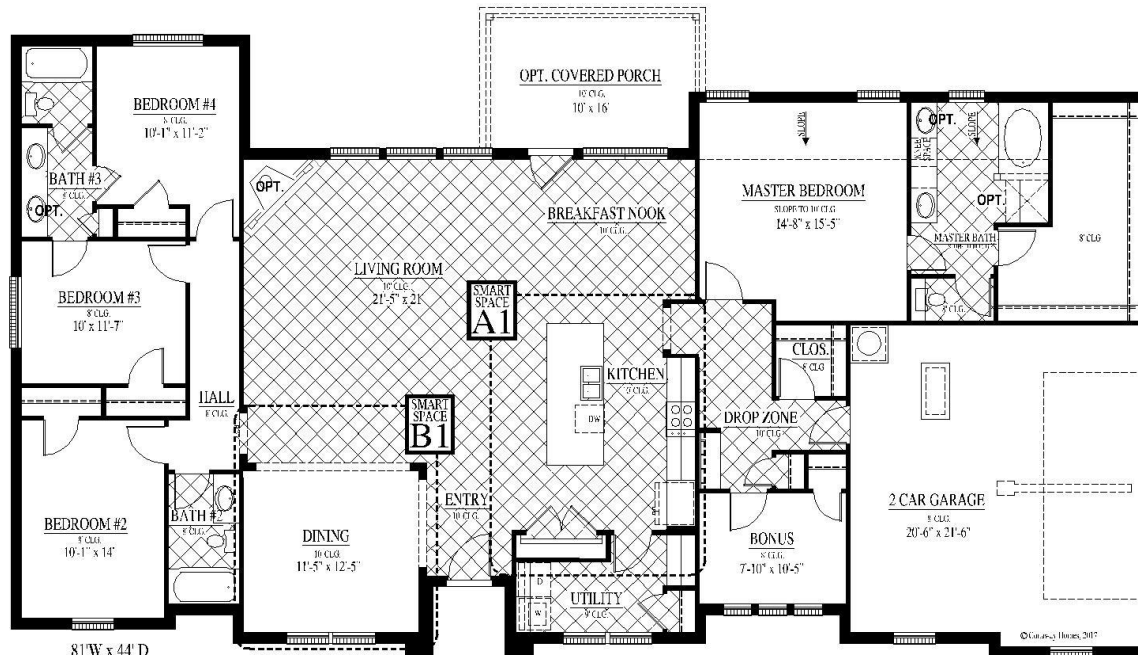

[FLEX PLAN] Highland-II

Experience is Everything™

4-5* Bedroom / 3 Bath / 2 Car Garage
2,550 sqft. Heated & Cooled / 3,075 sqft. Under Roof

Available Elevations

81'W x 44'D

Contact Us
info@conawayhomes.com
 1-855-CONAWAY (266-2929)