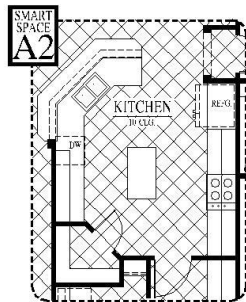

[FLEX PLAN] Highland-II

Experience is Everything™

4-5* Bedroom / 3 Bath / 2 Car Garage
2,550 sqft. Heated & Cooled / 3,075 sqft. Under Roof

Available Elevations

81'W x 44'D

A

B

C