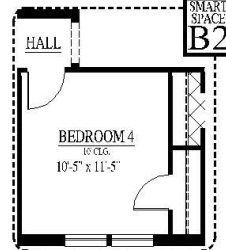

[FLEX PLAN] Highland-II

Experience is Everything™

4-5* Bedroom / 3 Bath / 2 Car Garage
2,550 sqft. Heated & Cooled / 3,075 sqft. Under Roof

Available Elevations

81'W x 44'D

A

B

C