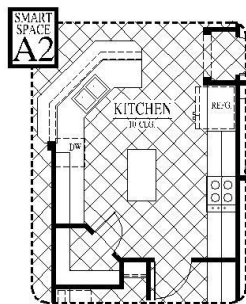

[FLEX PLAN] Highland-II

Experience is Everything™

4-5* Bedroom / 3 Bath / 2 Car Garage
2,550 sqft. Heated & Cooled / 3,075 sqft. Under Roof

Available Elevations

81'W x 44'D

A

B

C