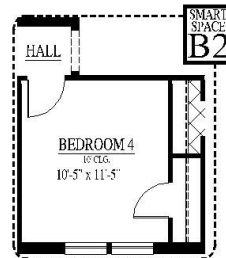

[FLEX PLAN] Highland-II

Experience is Everything™

4-5* Bedroom / 3 Bath / 2 Car Garage
2,550 sqft. Heated & Cooled / 3,075 sqft. Under Roof

Available Elevations

81'W x 44'D

A

B

C