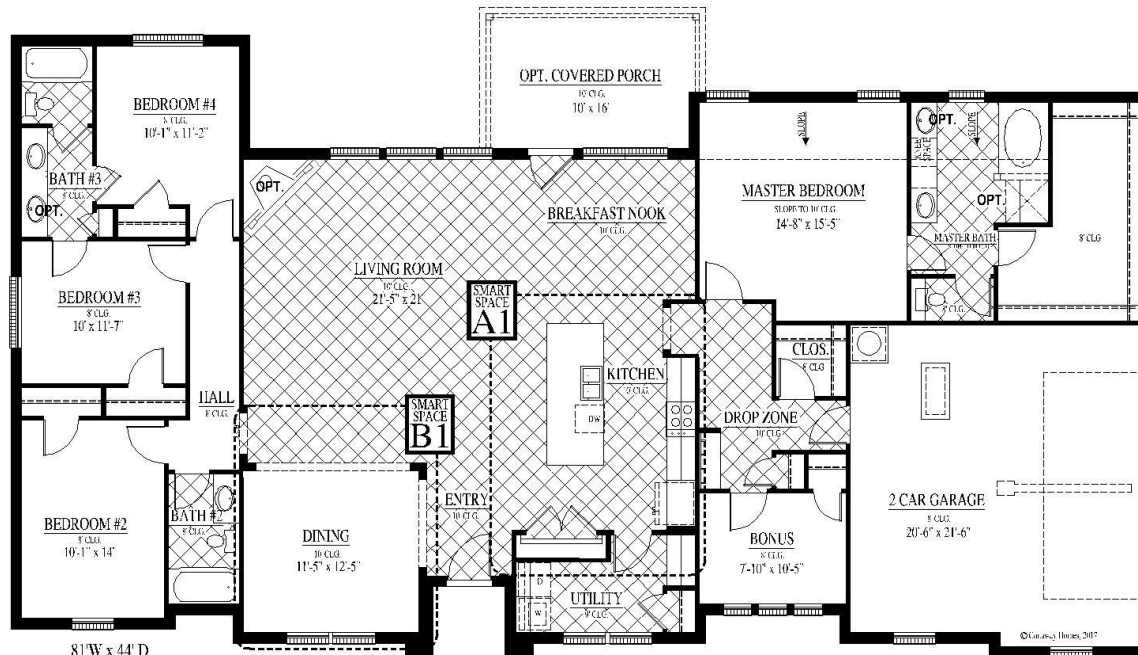

[FLEX PLAN] Highland-II

Experience is Everything™

4-5* Bedroom / 3 Bath / 2 Car Garage
2,550 sqft. Heated & Cooled / 3,075 sqft. Under Roof

Available Elevations

81'W x 44'D

Contact Us
info@conawayhomes.com
1-855-CONAWAY (266-2929)