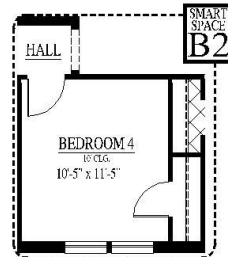

[FLEX PLAN] Highland-II

Experience is Everything™

4-5* Bedroom / 3 Bath / 2 Car Garage
2,550 sqft. Heated & Cooled / 3,075 sqft. Under Roof

Available Elevations

81'W x 44'D

Contact Us
info@conawayhomes.com
1-855-CONAWAY (266-2929)