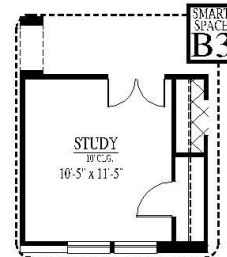

[FLEX PLAN] Highland-II

Experience is Everything™

4-5* Bedroom / 3 Bath / 2 Car Garage
2,550 sqft. Heated & Cooled / 3,075 sqft. Under Roof

Available Elevations

81'W x 44'D

Contact Us
info@conawayhomes.com
1-855-CONAWAY (266-2929)