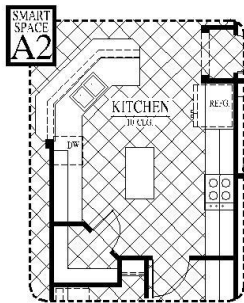

[FLEX PLAN] Highland-II

Experience is Everything™

4-5* Bedroom / 3 Bath / 2 Car Garage
2,550 sqft. Heated & Cooled / 3,075 sqft. Under Roof

Available Elevations

81'W x 44'D

Contact Us
info@conawayhomes.com
1-855-CONAWAY (266-2929)