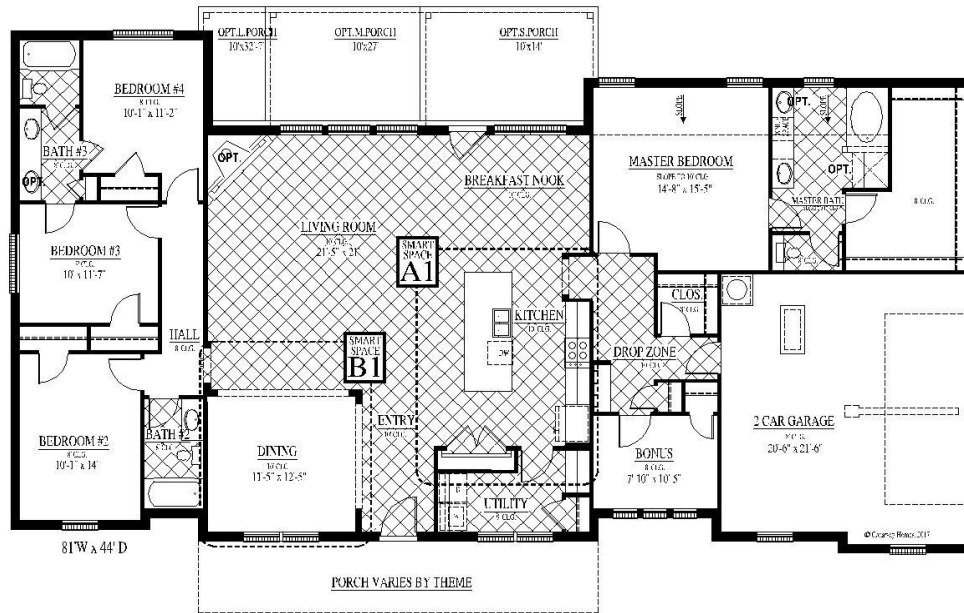

[FLEX PLAN] Highland-II

Experience is Everything™

4-5* Bedroom / 3 Bath / 2 Car Garage
2,550 sqft. Heated & Cooled / 3,075 sqft. Under Roof

Available Elevations

Contact Us
info@conawayhomes.com
1-855-CONAWAY (266-2929)