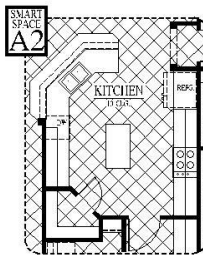

[FLEX PLAN] Highland-II

Experience is Everything™

4-5* Bedroom / 3 Bath / 2 Car Garage
2,550 sqft. Heated & Cooled / 3,075 sqft. Under Roof

Available Elevations

Contact Us
info@conawayhomes.com
1-855-CONAWAY (266-2929)