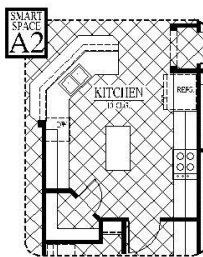

# [FLEX PLAN] Highland-II

Experience is Everything™

4-5\* Bedroom / 3 Bath / 2 Car Garage  
2,550 sqft. Heated & Cooled / 3,075 sqft. Under Roof