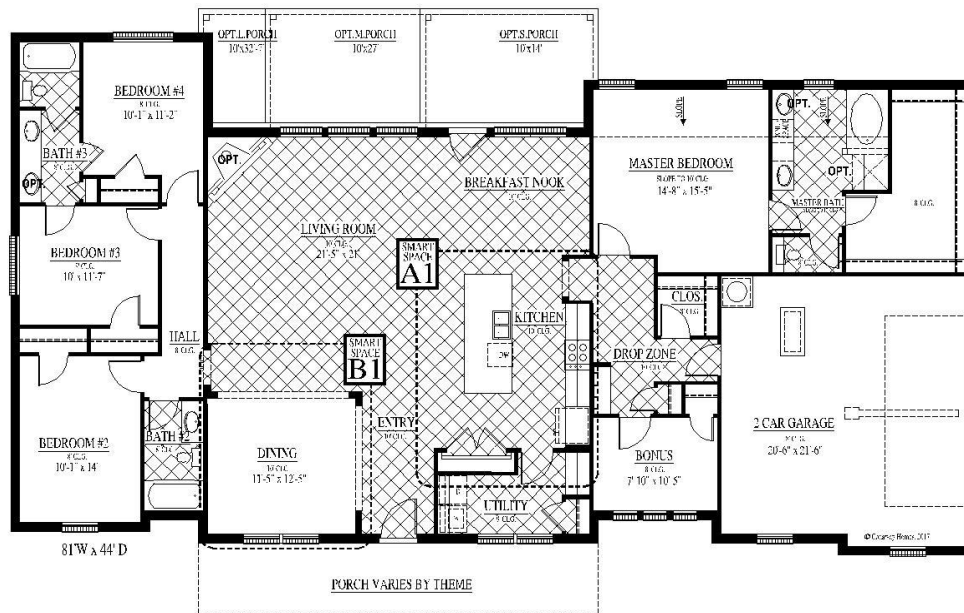

[FLEX PLAN] Highland-II

Experience is Everything™

4-5* Bedroom / 3 Bath / 2 Car Garage
2,550 sqft. Heated & Cooled / 3,075 sqft. Under Roof

Available Elevations

Contact Us
info@conawayhomes.com
1-855-CONAWAY (266-2929)