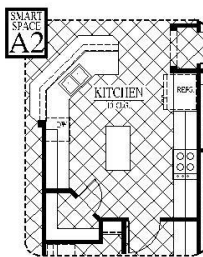

[FLEX PLAN] Highland-II

Experience is Everything™

4-5* Bedroom / 3 Bath / 2 Car Garage
2,550 sqft. Heated & Cooled / 3,075 sqft. Under Roof

Available Elevations

Contact Us
info@conawayhomes.com
1-855-CONAWAY (266-2929)