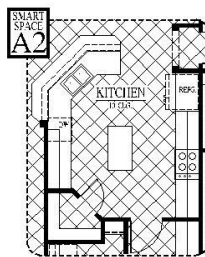

[FLEX PLAN] Highland-II

Experience is Everything™

4-5* Bedroom / 3 Bath / 2 Car Garage
2,550 sqft. Heated & Cooled / 3,075 sqft. Under Roof

Available Elevations

Contact Us
info@conawayhomes.com
1-855-CONAWAY (266-2929)