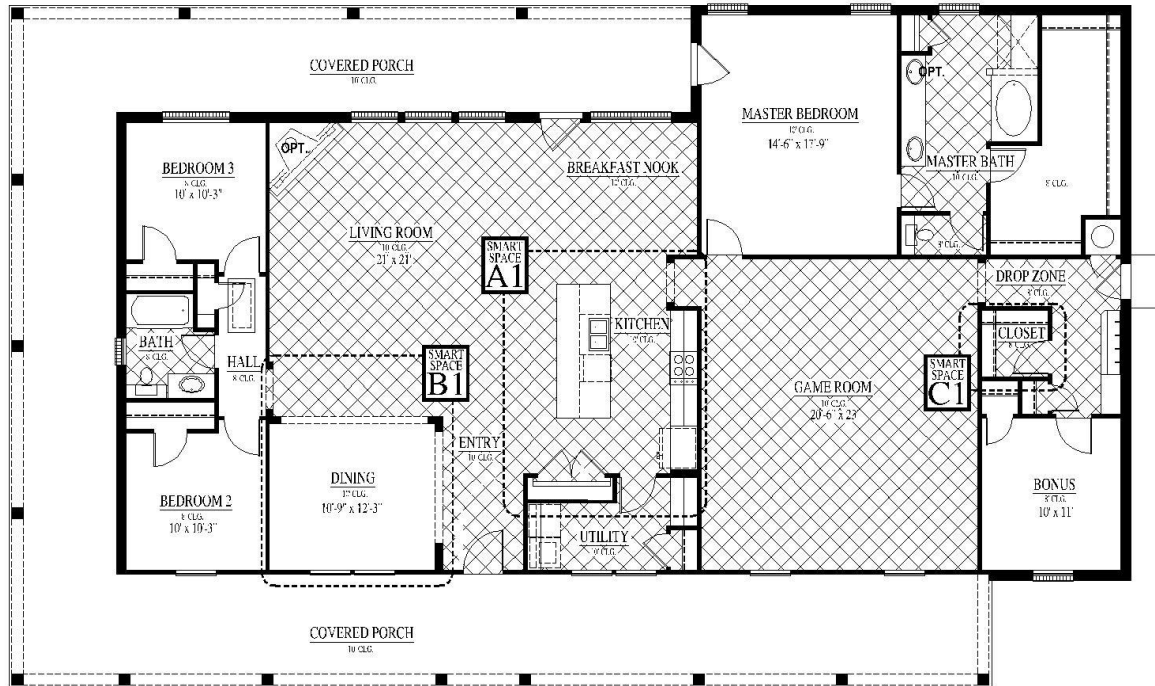

[FLEX PLAN] Jefferson-II

Experience is Everything™

3-4* Bedroom / 2 Bath / 0 Car Garage
2,860 sqft. Heated & Cooled / 4,189 sqft. Under Roof

Available Elevations

Contact Us
info@conawayhomes.com
1-855-CONAWAY (266-2929)