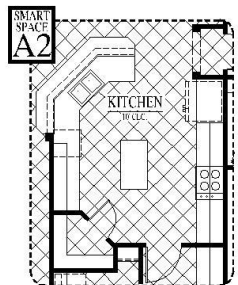

[FLEX PLAN] Jefferson-II

Experience is Everything™

3-4* Bedroom / 2 Bath / 0 Car Garage
2,860 sqft. Heated & Cooled / 4,189 sqft. Under Roof

Available Elevations

Contact Us
info@conawayhomes.com
1-855-CONAWAY (266-2929)