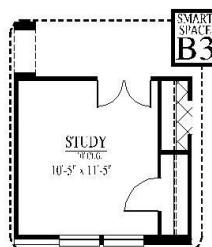

[FLEX PLAN] Jefferson-II

Experience is Everything™

3-4* Bedroom / 2 Bath / 0 Car Garage
2,860 sqft. Heated & Cooled / 4,189 sqft. Under Roof

Available Elevations

Contact Us
info@conawayhomes.com
1-855-CONAWAY (266-2929)