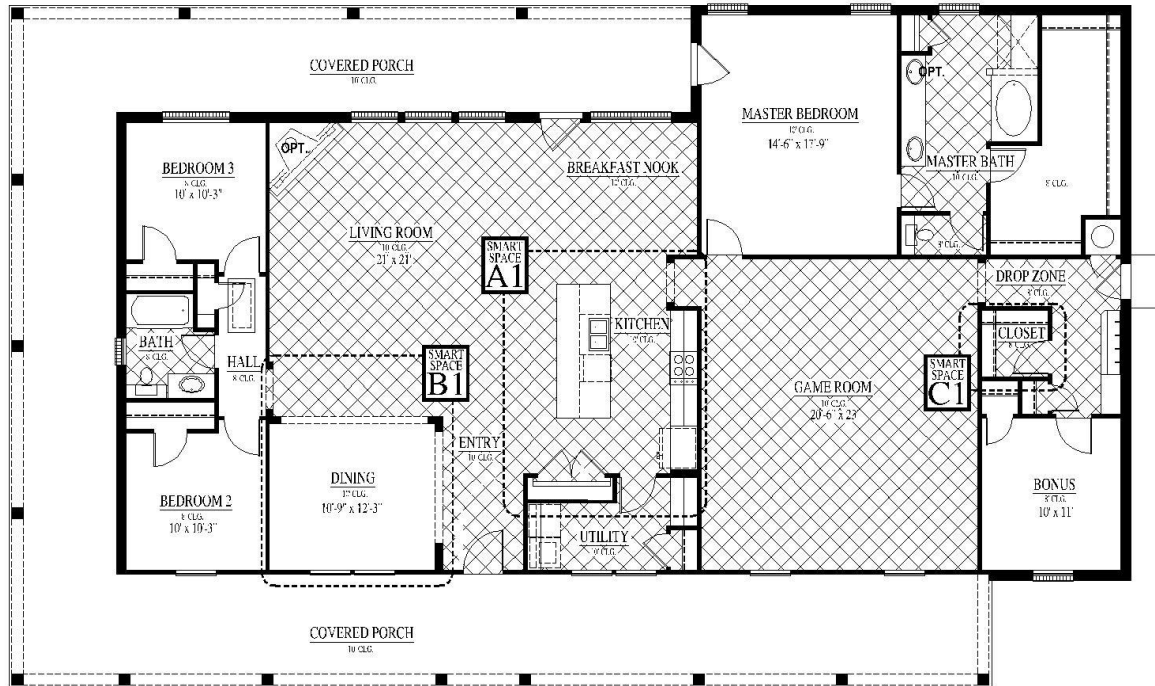

[FLEX PLAN] Jefferson-II

Experience is Everything™

3-4* Bedroom / 2 Bath / 0 Car Garage
2,860 sqft. Heated & Cooled / 4,189 sqft. Under Roof

Available Elevations

Contact Us
info@conawayhomes.com
 1-855-CONAWAY (266-2929)