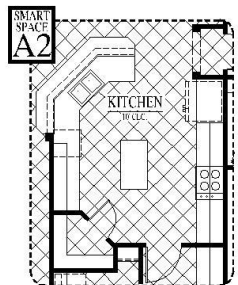

[FLEX PLAN] Jefferson-II

Experience is Everything™

3-4* Bedroom / 2 Bath / 0 Car Garage
2,860 sqft. Heated & Cooled / 4,189 sqft. Under Roof

Available Elevations

Contact Us
info@conawayhomes.com
 1-855-CONAWAY (266-2929)