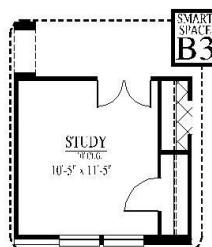

[FLEX PLAN] Jefferson-II

Experience is Everything™

3-4* Bedroom / 2 Bath / 0 Car Garage
2,860 sqft. Heated & Cooled / 4,189 sqft. Under Roof

Available Elevations

Contact Us
info@conawayhomes.com
 1-855-CONAWAY (266-2929)