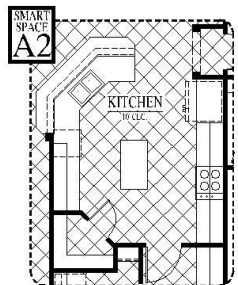

[FLEX PLAN] Jefferson-II

Experience is Everything™

3-4* Bedroom / 2 Bath / 0 Car Garage
2,880 sqft. Heated & Cooled / 4,189 sqft. Under Roof

Available Elevations

Contact Us
info@conawayhomes.com
1-855-CONAWAY (266-2929)