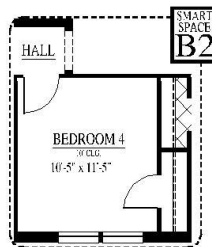

[FLEX PLAN] Jefferson-II

Experience is Everything™

3-4* Bedroom / 2 Bath / 0 Car Garage
2,880 sqft. Heated & Cooled / 4,189 sqft. Under Roof

Available Elevations

Contact Us
info@conawayhomes.com
1-855-CONAWAY (266-2929)