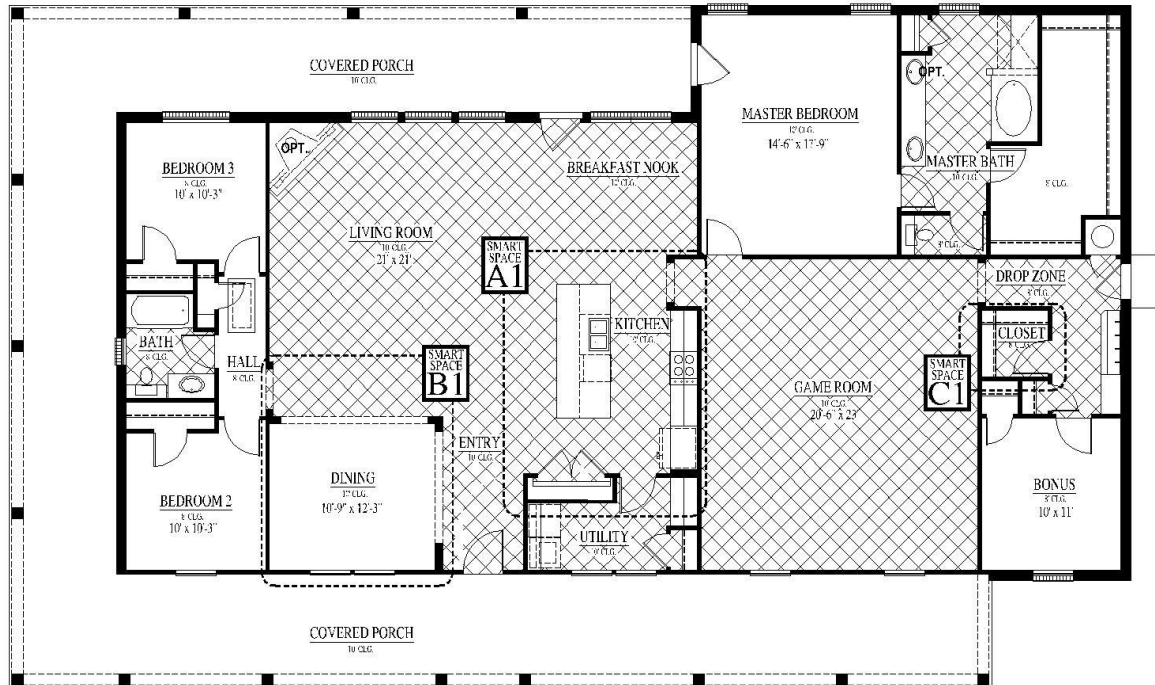

[FLEX PLAN] Jefferson-II

Experience is Everything™

3-4* Bedroom / 2 Bath / 0 Car Garage
2,880 sqft. Heated & Cooled / 4,189 sqft. Under Roof

Available Elevations

Contact Us
info@conawayhomes.com
1-855-CONAWAY (266-2929)