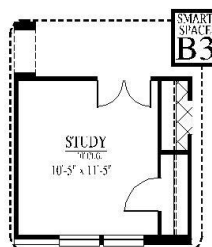

[FLEX PLAN] Jefferson-II

Experience is Everything™

3-4* Bedroom / 2 Bath / 0 Car Garage
2,880 sqft. Heated & Cooled / 4,189 sqft. Under Roof

Available Elevations

Contact Us
info@conawayhomes.com
1-855-CONAWAY (266-2929)