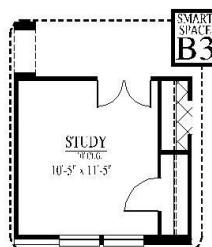

[FLEX PLAN] Jefferson-II

Experience is Everything™

3-4* Bedroom / 2 Bath / 0 Car Garage
2,880 sqft. Heated & Cooled / 4,189 sqft. Under Roof

Available Elevations

Contact Us
info@conawayhomes.com
 1-855-CONAWAY (266-2929)