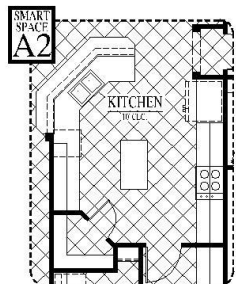

[FLEX PLAN] Jefferson-II

Experience is Everything™

3-4* Bedroom / 2 Bath / 0 Car Garage
2,880 sqft. Heated & Cooled / 4,189 sqft. Under Roof

Available Elevations

Contact Us
info@conawayhomes.com
 1-855-CONAWAY (266-2929)