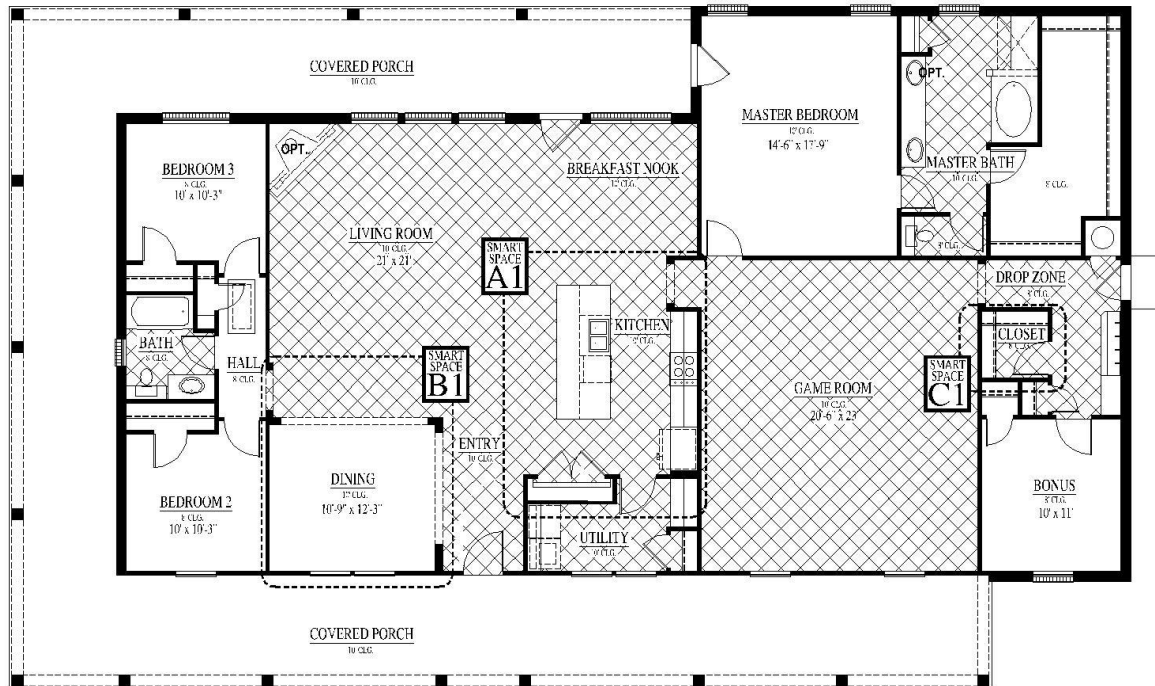

[FLEX PLAN] Jefferson-II

Experience is Everything™

3-4* Bedroom / 2 Bath / 0 Car Garage
2,880 sqft. Heated & Cooled / 4,189 sqft. Under Roof

Available Elevations

Contact Us
info@conawayhomes.com
 1-855-CONAWAY (266-2929)