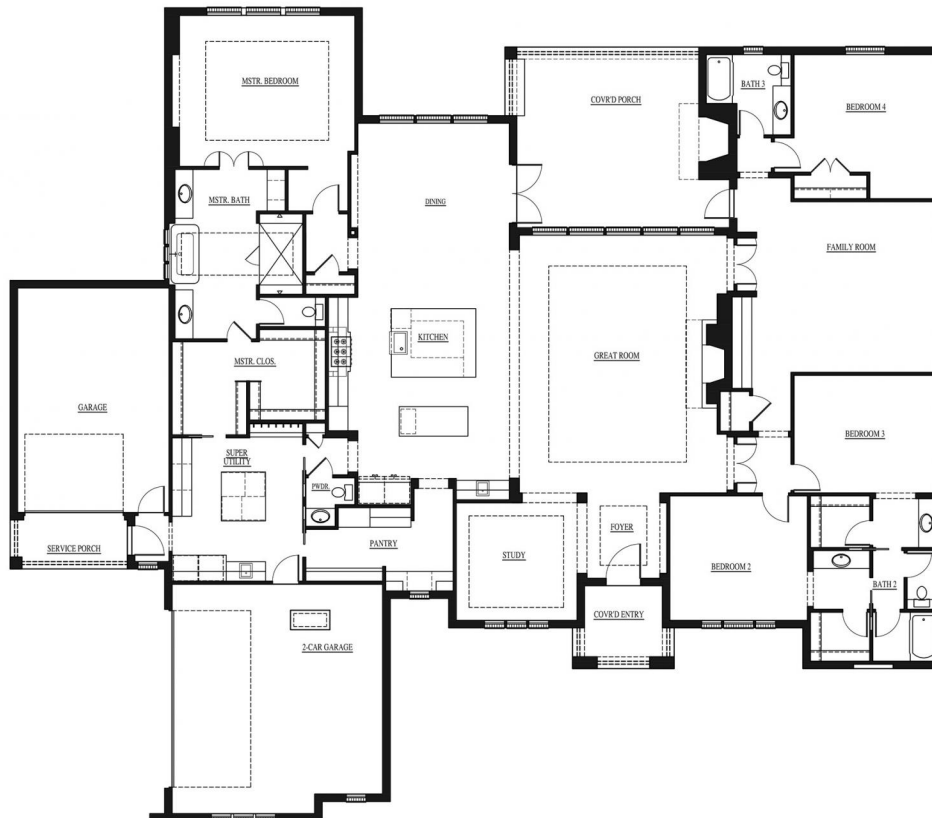

Princeton

Experience is Everything™

4 Bedroom / 3.5 Bath / 3 Car Garage
4,046 sqft. Heated & Cooled / 5,511 sqft. Under Roof

Plan Features...

Available Elevations

Contact Us
info@conawayhomes.com
1-855-CONAWAY (266-2929)