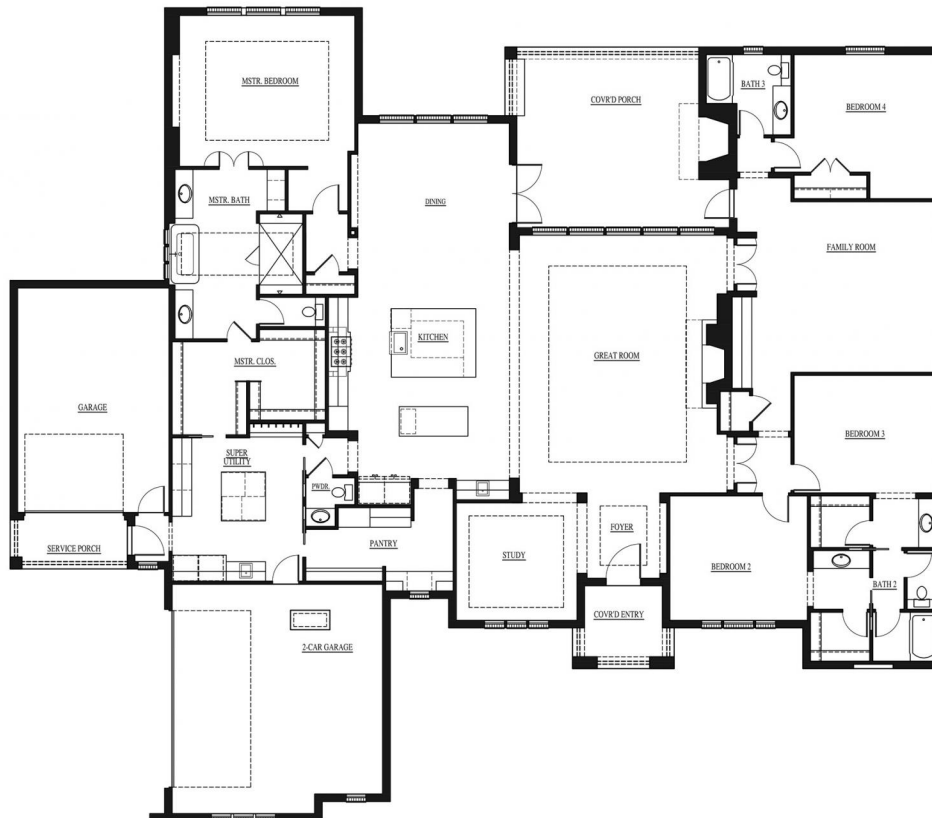

# Princeton

Experience is Everything™

4 Bedroom / 3.5 Bath / 3 Car Garage  
4,046 sqft. Heated & Cooled / 5,511 sqft. Under Roof

Plan Features...

Available Elevations

Contact Us  
[info@conawayhomes.com](mailto:info@conawayhomes.com)  
1-855-CONAWAY (266-2929)