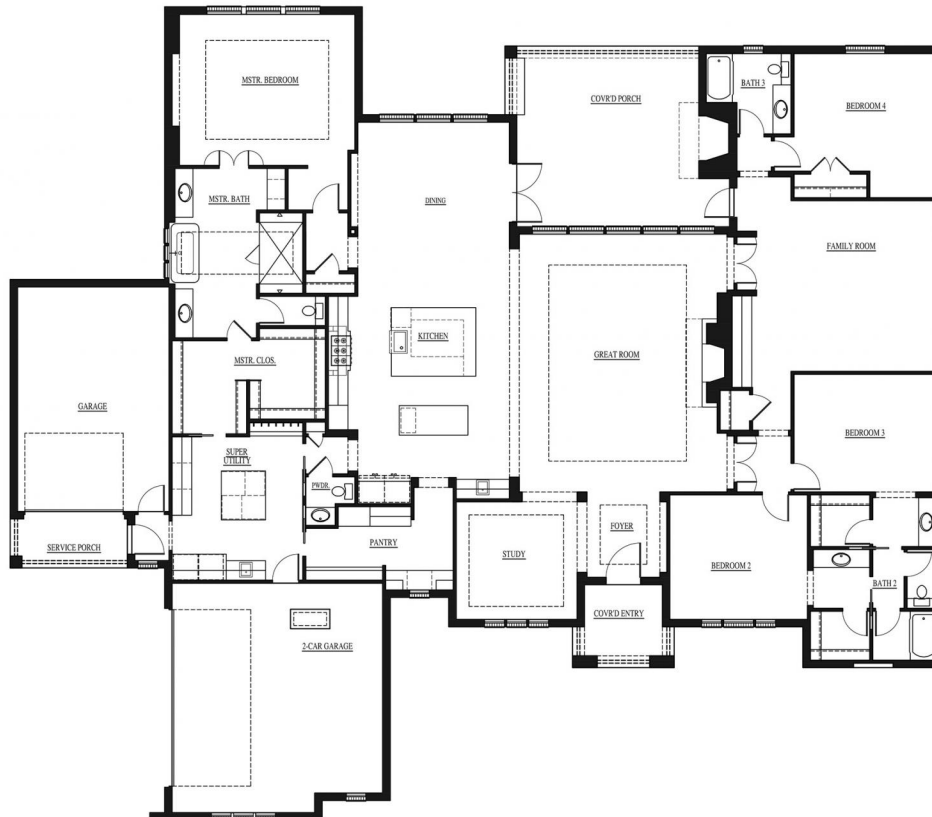

Princeton

Experience is Everything™

4 Bedroom / 3.5 Bath / 3 Car Garage
4,046 sqft. Heated & Cooled / 5,511 sqft. Under Roof

Plan Features...

Available Elevations

Contact Us
info@conawayhomes.com
1-855-CONAWAY (266-2929)