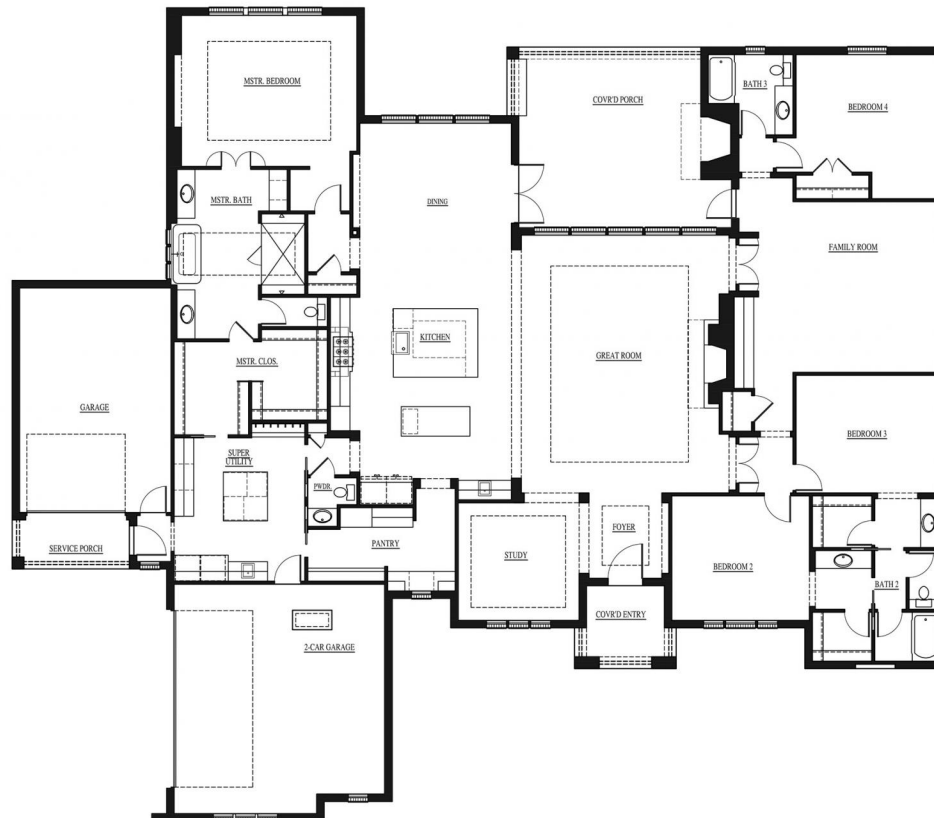

Princeton

Experience is Everything™

4 Bedroom / 3.5 Bath / 3 Car Garage
4,046 sqft. Heated & Cooled / 5,511 sqft. Under Roof

Plan Features...

Available Elevations

Contact Us
info@conawayhomes.com
1-855-CONAWAY (266-2929)