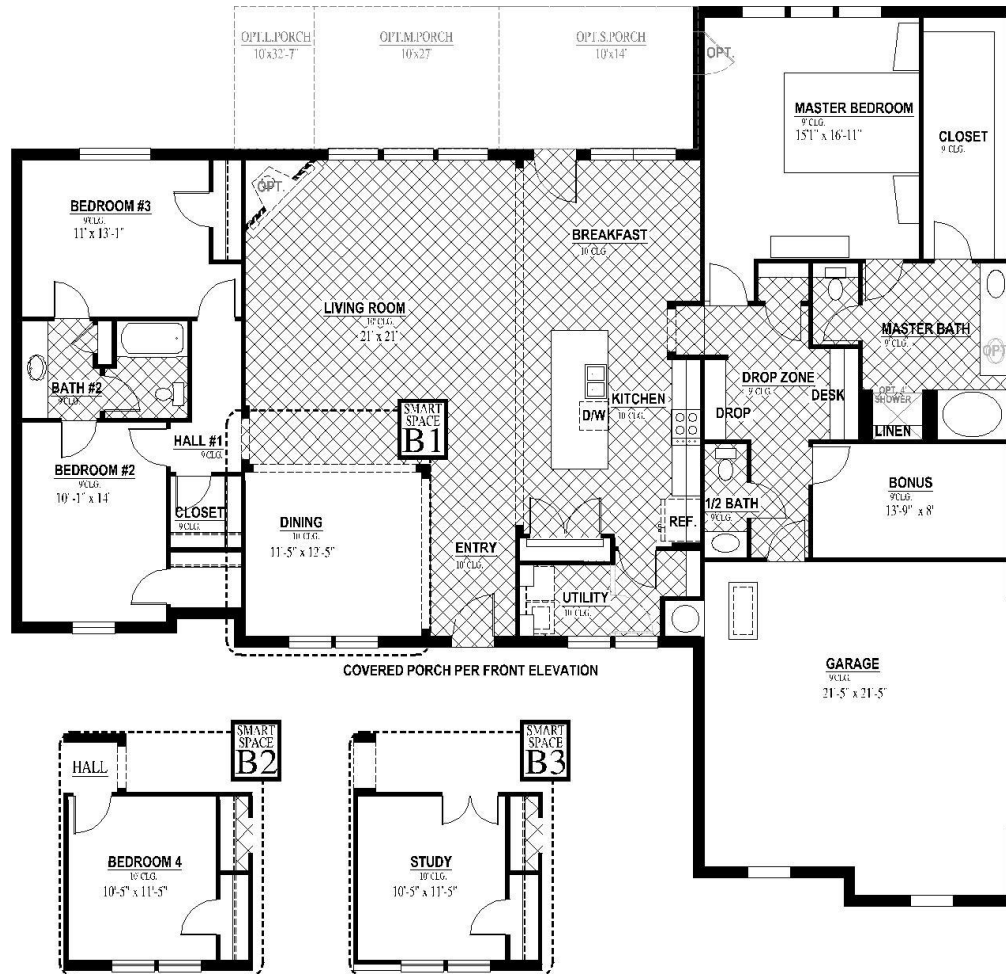

# [FLEX PLAN] Hampton II

Experience is Everything™

3-4\* Bedroom / 2 Bath / 2 Car Garage  
2,527 sqft. Heated & Cooled / 3,091 sqft. Under Roof