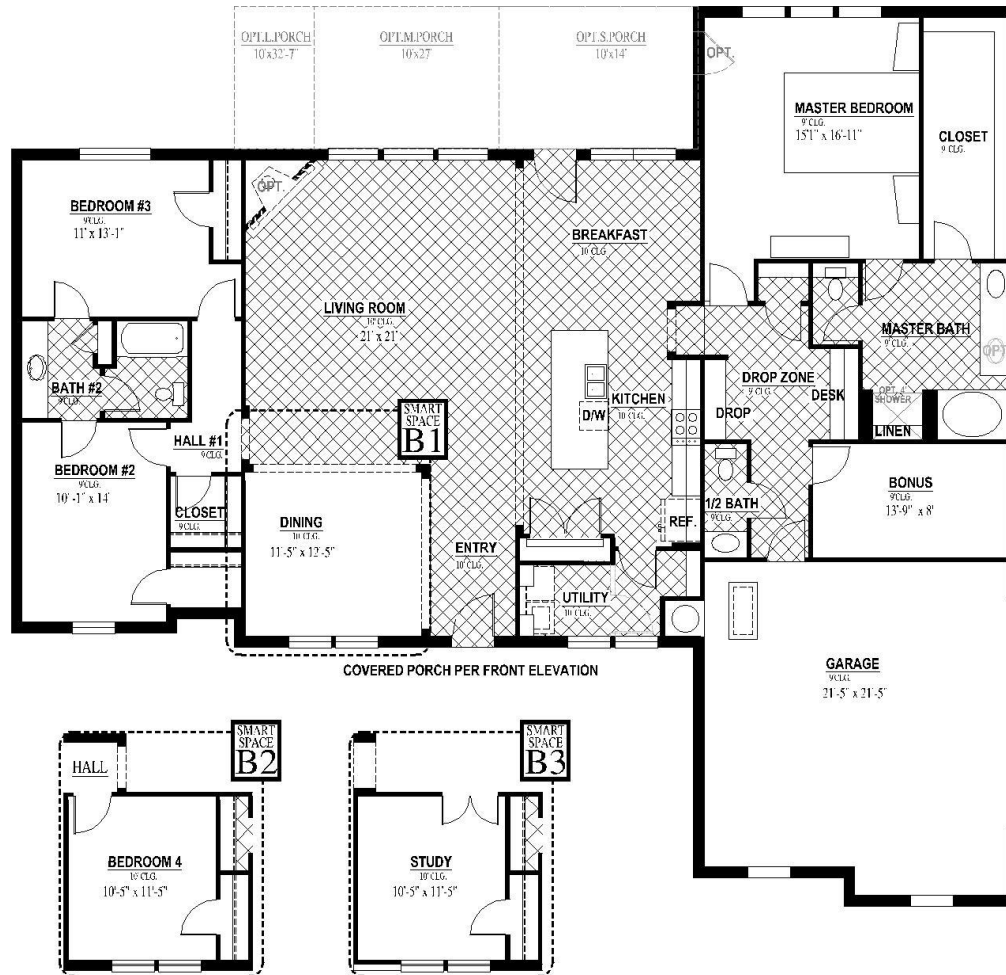

[FLEX PLAN] Hampton II

Experience is Everything™

3-4* Bedroom / 2 Bath / 2 Car Garage
2,527 sqft. Heated & Cooled / 3,091 sqft. Under Roof

Available Elevations

Contact Us
info@conawayhomes.com
1-855-CONAWAY (266-2929)